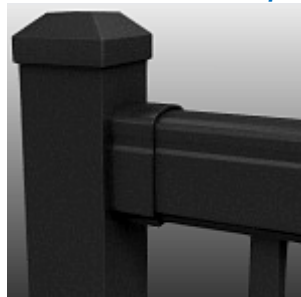

HR Style 3
3 rails

HR Style 7
3 rails

HR Style 9
2 rails

HR Style 9
3 rails

CIRCLE ONE OF THE FOLLOWING Top Rails:

Top Rail - Type A

Top Rail - Type B

Top Rail - Type C

Top Rail - Type D

CIRCLE ONE OF THE FOLLOWING Vertical Picket types:

**3/4" Square Picket
with 2.5" Post & Flange**

**3/4" Square Picket
with 3" Post & Flange**

**Designer Baluster
with 2.5" Post & Flange**