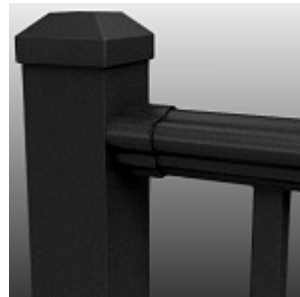

HR Style 3
3 rails

HR Style 7
3 rails

HR Style 9
2 rails

HR Style 9
3 rails

CIRCLE ONE OF THE FOLLOWING Top Rails:

Top Rail - Type A

Top Rail - Type B

Top Rail - Type C

Top Rail - Type D

CIRCLE ONE OF THE FOLLOWING Vertical Picket types:

**3/4" Square Picket
with 2.5" Post & Flange**

**3/4" Square Picket
with 3" Post & Flange**

**Designer Baluster
with 2.5" Post & Flange**