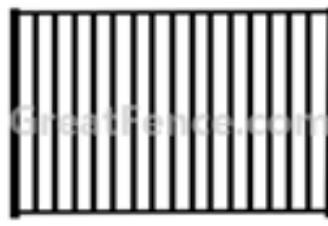

Signature Hand Rail Quote Form

Please complete this easy form and fax (310-564-1928) it back to us

This is a luxury product!

For a similar, more economical product, see Commercial Fence Panels

CIRCLE ONE OF THE FOLLOWING Top Rails:

HR Style 3
3 rails

HR Style 7
3 rails

HR Style 9
2 rails

HR Style 9
3 rails

CIRCLE ONE OF THE FOLLOWING Top Rails:

Top Rail - Type A

Top Rail - Type B

Top Rail - Type C

Height: 36" or 42"

Post configuration: a) Posts will be going "into the ground" (typical)
b) Mounted on top of a deck (cement/wood/brick/composite)

What are your primary purchasing concerns?

Price

Quality