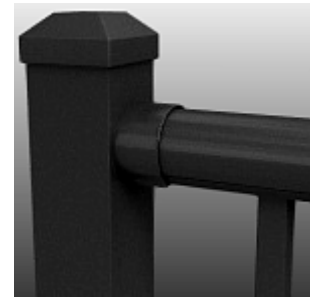

HR Style 3
3 rails

HR Style 7
3 rails

HR Style 9
2 rails

HR Style 9
3 rails

CIRCLE ONE OF THE FOLLOWING Top Rails:

Top Rail - Type A

Top Rail - Type B

Top Rail - Type C

Top Rail - Type D

CIRCLE ONE OF THE FOLLOWING Vertical Picket types:

**3/4" Square Picket
with 2.5" Post & Flange**

**3/4" Square Picket
with 3" Post & Flange**

**Designer Baluster
with 2.5" Post & Flange**