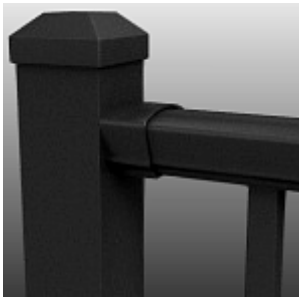

HR Style 3
3 rails

HR Style 7
3 rails

HR Style 9
2 rails

HR Style 9
3 rails

CIRCLE ONE OF THE FOLLOWING Top Rails:

Top Rail - Type A

Top Rail - Type B

Top Rail - Type C

Top Rail - Type D

CIRCLE ONE OF THE FOLLOWING Vertical Picket types:

**3/4" Square Picket
with 2.5" Post & Flange**

**3/4" Square Picket
with 3" Post & Flange**

**Designer Baluster
with 2.5" Post & Flange**