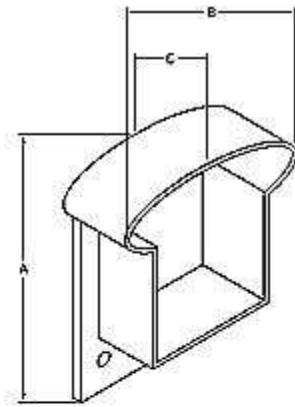

This product is available in 36" high or 42" high, 8' wide and/or 10' wide preassembled panels. Choose from 3 standard colors: Black, White or Bronze. The panels can be installed straight or they can be "racked" for hills or stairs.

One of the fine distinctions of this product includes a flared, curved top horizontal rail on every panel.

Unlike our standard fencing products, because of the special, curved top horizontal rail, you will need mounts to connect each panel to each post. If you choose a 2 - horizontal rail configuration, you will only need top and bottom mounts. Similarly, if you choose a 3 - horizontal rail configuration, you will need top, middle and bottom mounts.

Hand Rail - Hardware

STRAIGHT WALLMOUNT
TOP RAIL

DIMENSIONS		
A	HEIGHT	3- $\frac{1}{8}$ "
B	WIDTH	2- $\frac{3}{4}$ "
C	DEPTH	1- $\frac{1}{16}$ "

TOP VIEW

STRAIGHT WALLMOUNT
BOTTOM RAIL

DIMENSIONS		
A	HEIGHT	3- $\frac{5}{8}$ "
B	WIDTH	2- $\frac{1}{8}$ "
C	DEPTH	1- $\frac{3}{16}$ "