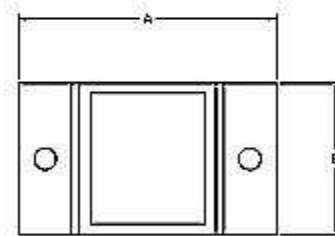

This product is available in 36" high or 42" high, 8' wide and/or 10' wide preassembled panels. Choose from 3 standard colors: Black, White or Bronze. The panels can be installed straight or they can be "racked" for hills or stairs.

One of the fine distinctions of this product includes a flared, curved top horizontal rail on every panel.

Unlike our standard fencing products, because of the special, curved top horizontal rail, you will need mounts to connect each panel to each post. If you choose a 2 - horizontal rail configuration, you will only need top and bottom mounts. Similarly, if you choose a 3 - horizontal rail configuration, you will need top, middle and bottom mounts.

Hand Rail - Hardware

STRAIGHT WALLMOUNT
TOP RAIL

DIMENSIONS		
A	HEIGHT	3- $\frac{1}{8}$ "
B	WIDTH	2- $\frac{3}{4}$ "
C	DEPTH	1- $\frac{1}{16}$ "

TOP VIEW

STRAIGHT WALLMOUNT
BOTTOM RAIL

DIMENSIONS		
A	HEIGHT	3- $\frac{5}{8}$ "
B	WIDTH	2- $\frac{1}{8}$ "
C	DEPTH	1- $\frac{3}{16}$ "