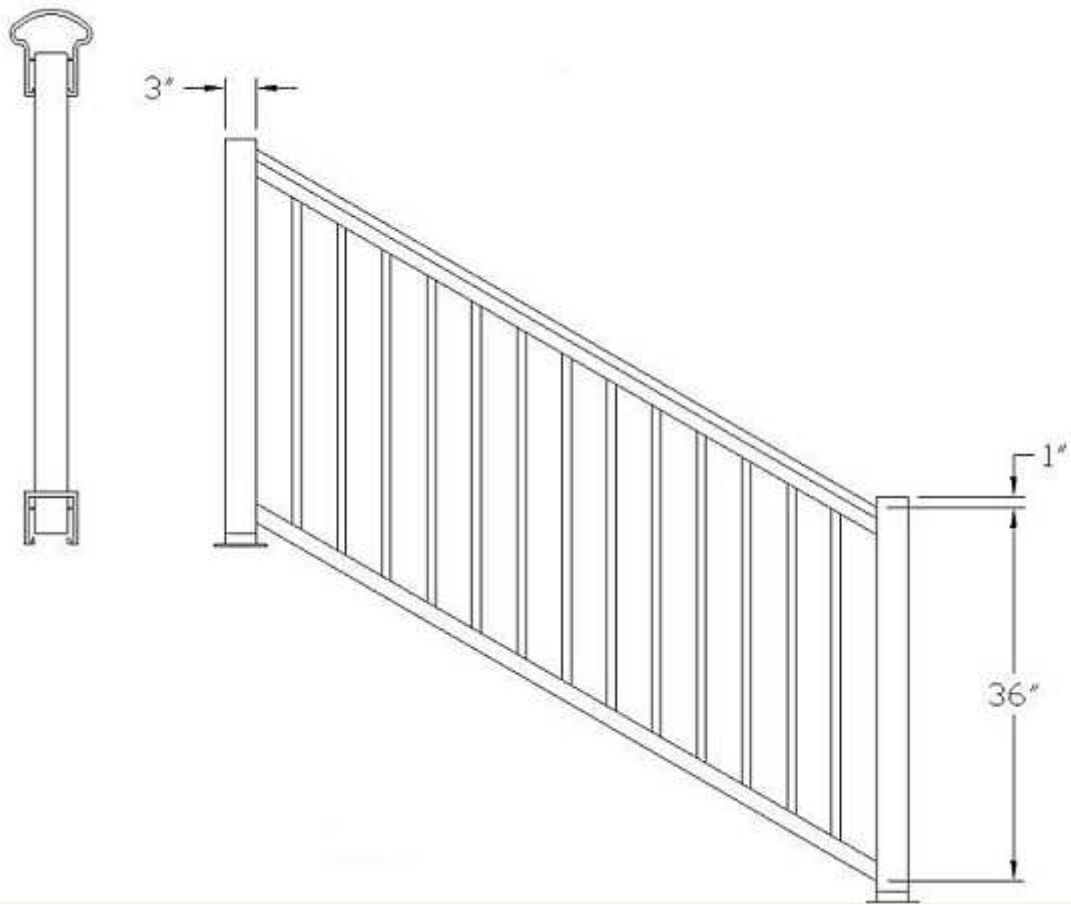

Aluminum Railing Installation Manual

Our gorgeous aluminum railing is the perfect compliment to any residential/commercial deck, porch or balcony. This is an exquisite industrial grade product, rust free and backed by the same lifetime manufacturer's warranty.

This product is available in 36" high or 42" high, 8' wide and/or 10' wide preassembled panels. Choose from 3 standard colors: Black, White or Bronze. The panels can be installed straight or they can be "racked" for hills or stairs.

One of the fine distinctions of this product includes a flared, curved top horizontal rail on every panel.

Unlike our standard fencing products, because of the special, curved top horizontal rail, you will need mounts to connect each panel to each post. If you choose a 2 - horizontal rail configuration, you will only need top and bottom mounts. Similarly, if you choose a 3 - horizontal rail configuration, you will need top, middle and bottom mounts.

Hand Rail - Hardware

STRAIGHT WALLMOUNT
TOP RAIL

DIMENSIONS		
A	HEIGHT	3- $\frac{1}{8}$ "
B	WIDTH	2- $\frac{3}{4}$ "
C	DEPTH	1- $\frac{1}{16}$ "

TOP VIEW

STRAIGHT WALLMOUNT
BOTTOM RAIL

DIMENSIONS		
A	HEIGHT	3- $\frac{5}{8}$ "
B	WIDTH	2- $\frac{1}{8}$ "
C	DEPTH	1- $\frac{3}{16}$ "