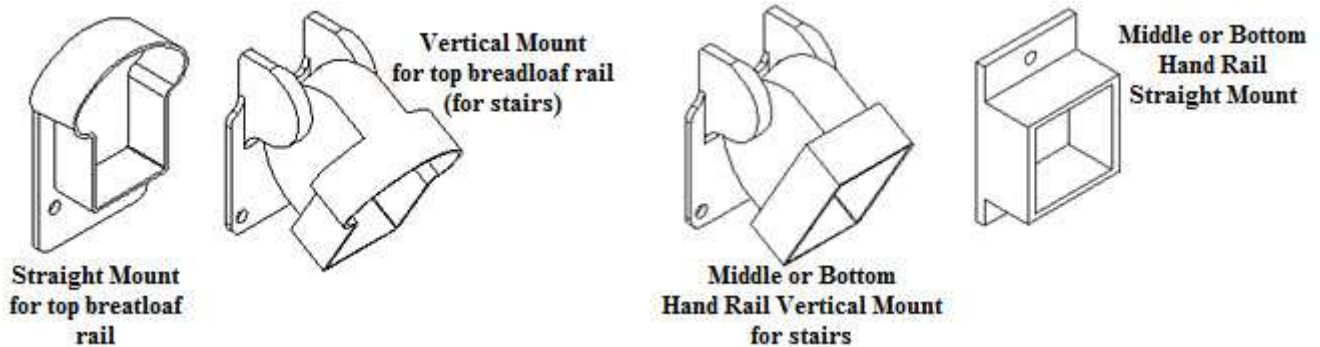

This product is available in 36" high or 42" high, 8' wide and/or 10' wide preassembled panels. Choose from 3 standard colors: Black, White or Bronze. The panels can be installed straight or they can be "racked" for hills or stairs.

One of the fine distinctions of this product includes a flared, curved top horizontal rail on every panel.

Unlike our standard fencing products, because of the special, curved top horizontal rail, you will need mounts to connect each panel to each post. If you choose a 2 - horizontal rail configuration, you will only need top and bottom mounts. Similarly, if you choose a 3 - horizontal rail configuration, you will need top, middle and bottom mounts.