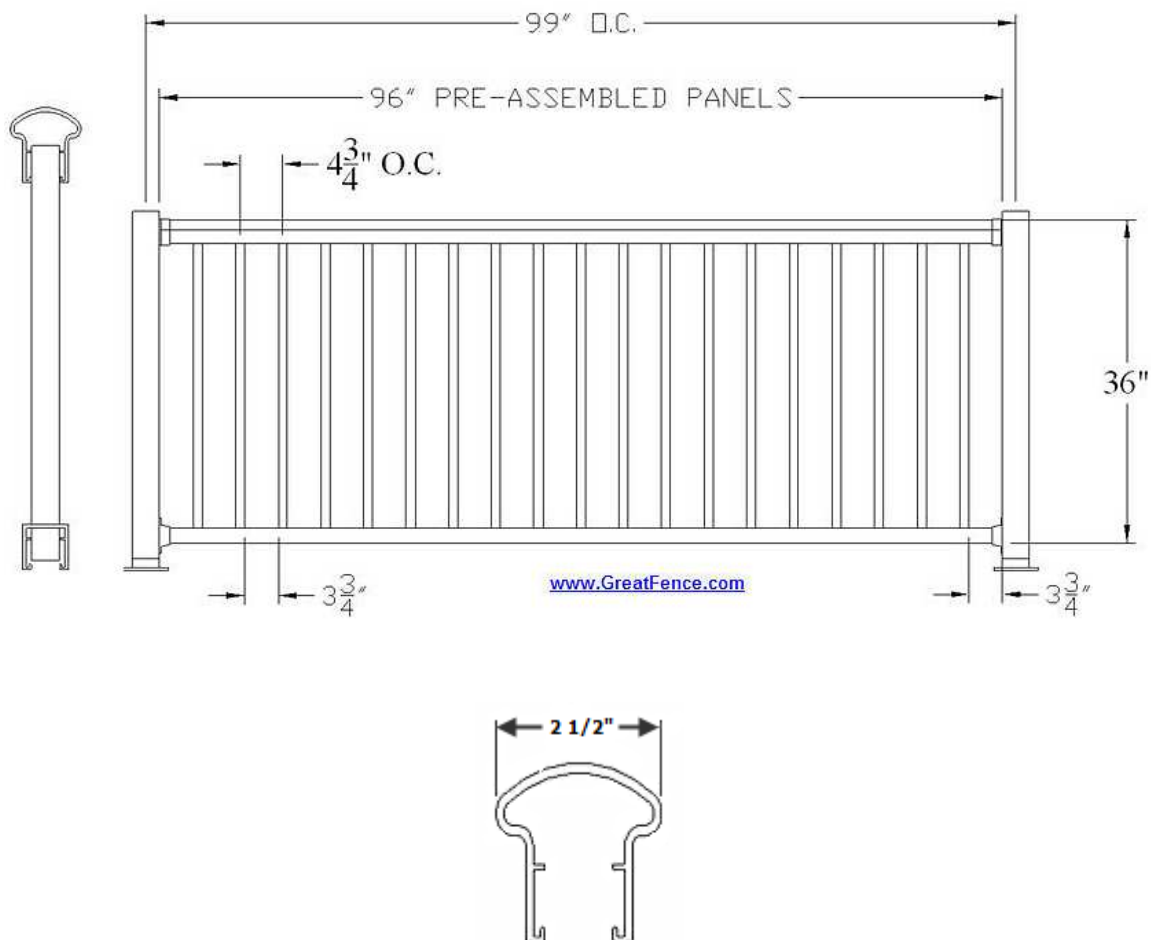

This product is available in 36" high or 42" high, 8' wide and/or 10' wide preassembled panels. Choose from 3 standard colors: Black, White or Bronze. The panels can be installed straight or they can be "racked" for hills or stairs.

One of the fine distinctions of this product includes a flared, curved top horizontal rail on every panel.

Unlike our standard fencing products, because of the special, curved top horizontal rail, you will need mounts to connect each panel to each post. If you choose a 2 - horizontal rail configuration, you will only need top and bottom mounts. Similarly, if you choose a 3 - horizontal rail configuration, you will need top, middle and bottom mounts.

Hand Rail - Hardware

STRAIGHT WALLMOUNT
TOP RAIL

DIMENSIONS		
A	HEIGHT	3- $\frac{1}{8}$ "
B	WIDTH	2- $\frac{3}{4}$ "
C	DEPTH	1- $\frac{1}{16}$ "

TOP VIEW

STRAIGHT WALLMOUNT
BOTTOM RAIL

DIMENSIONS		
A	HEIGHT	3- $\frac{5}{8}$ "
B	WIDTH	2- $\frac{1}{8}$ "
C	DEPTH	1- $\frac{3}{16}$ "