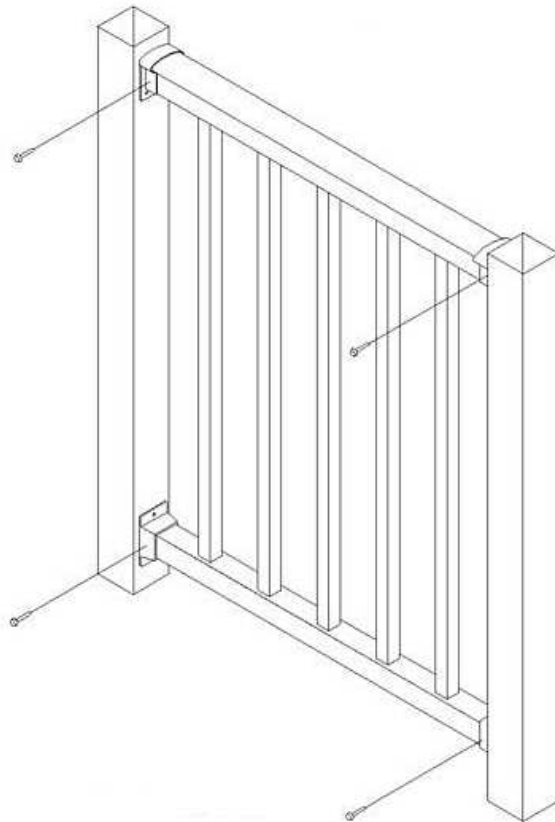

Aluminum Railing Installation Manual

Our gorgeous aluminum railing is the perfect compliment to any residential/commercial deck, porch or balcony. This is an exquisite industrial grade product, rust free and backed by the same lifetime manufacturer's warranty.

This product is available in 36" high or 42" high, 8' wide and/or 10' wide preassembled panels. Choose from 3 standard colors: Black, White or Bronze. The panels can be installed straight or they can be "racked" for hills or stairs.

One of the fine distinctions of this product includes a flared, curved top horizontal rail on every panel.

Unlike our standard fencing products, because of the special, curved top horizontal rail, you will need mounts to connect each panel to each post. If you choose a 2 - horizontal rail configuration, you will only need top and bottom mounts. Similarly, if you choose a 3 - horizontal rail configuration, you will need top, middle and bottom mounts.

Hand Rail - Hardware

STRAIGHT WALLMOUNT
TOP RAIL

DIMENSIONS		
A	HEIGHT	3- $\frac{1}{8}$ "
B	WIDTH	2- $\frac{3}{4}$ "
C	DEPTH	1- $\frac{1}{16}$ "

TOP VIEW

STRAIGHT WALLMOUNT
BOTTOM RAIL

DIMENSIONS		
A	HEIGHT	3- $\frac{5}{8}$ "
B	WIDTH	2- $\frac{1}{8}$ "
C	DEPTH	1- $\frac{3}{16}$ "