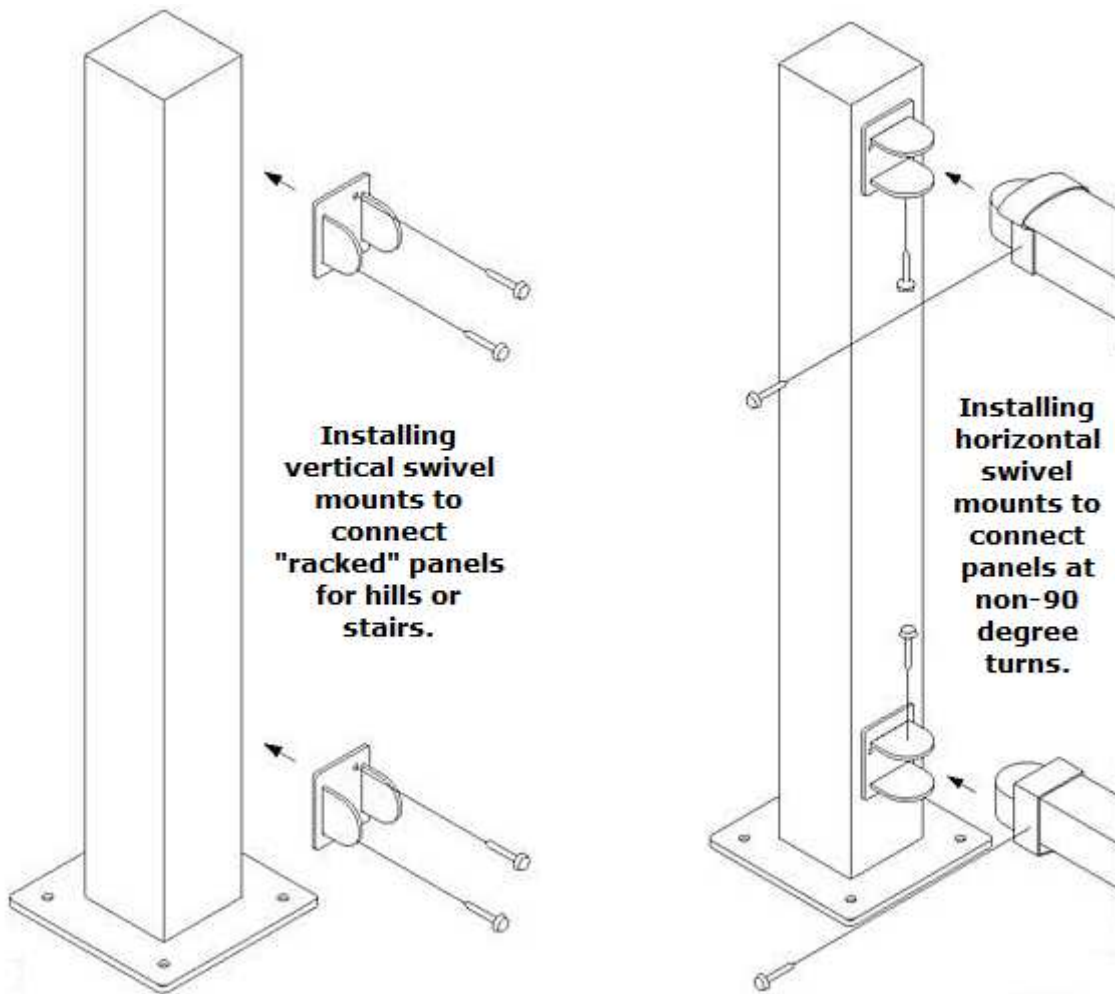

This product is available in 36" high or 42" high, 8' wide and/or 10' wide preassembled panels. Choose from 3 standard colors: Black, White or Bronze. The panels can be installed straight or they can be "racked" for hills or stairs.

One of the fine distinctions of this product includes a flared, curved top horizontal rail on every panel.

Unlike our standard fencing products, because of the special, curved top horizontal rail, you will need mounts to connect each panel to each post. If you choose a 2 - horizontal rail configuration, you will only need top and bottom mounts. Similarly, if you choose a 3 - horizontal rail configuration, you will need top, middle and bottom mounts.

Hand Rail - Hardware

STRAIGHT WALLMOUNT
TOP RAIL

DIMENSIONS		
A	HEIGHT	3- $\frac{1}{8}$ "
B	WIDTH	2- $\frac{3}{4}$ "
C	DEPTH	1- $\frac{1}{16}$ "

TOP VIEW

STRAIGHT WALLMOUNT
BOTTOM RAIL

DIMENSIONS		
A	HEIGHT	3- $\frac{5}{8}$ "
B	WIDTH	2- $\frac{1}{8}$ "
C	DEPTH	1- $\frac{3}{16}$ "