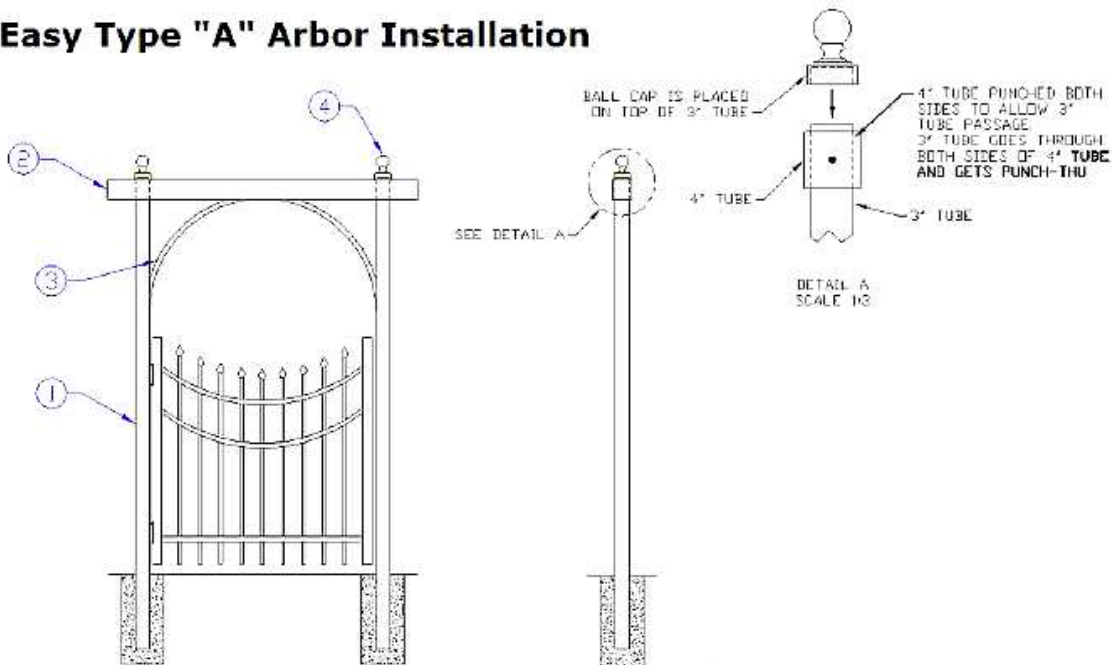

Easy Type "A" Arbor Installation